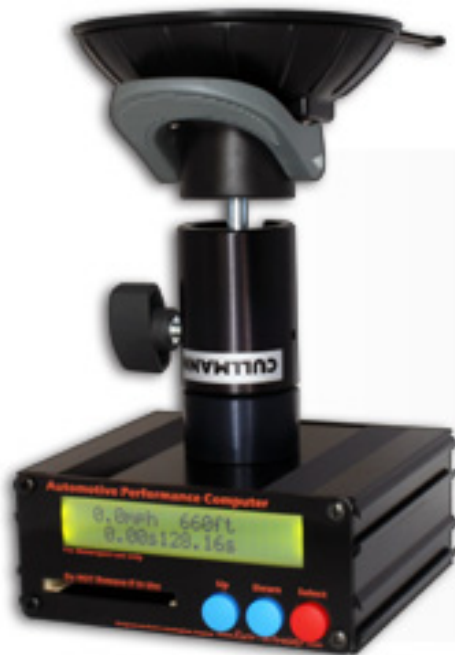

- Windows Vista/XP compatible
- Fast, intuitive user interface
- Optional integrated video
- Used by amateur racers to top teams throughout the world

- Displays live data from all Race Technology Products
- Highly configurable
- Dials and graphs
- Windows Vista/XP compatible

- Data logging performance computer
 - Fitted in minutes
 - 5Hz GPS receiver
 - Digital accelerometers
 - Compact flash memory

AX 22 de Race Technology