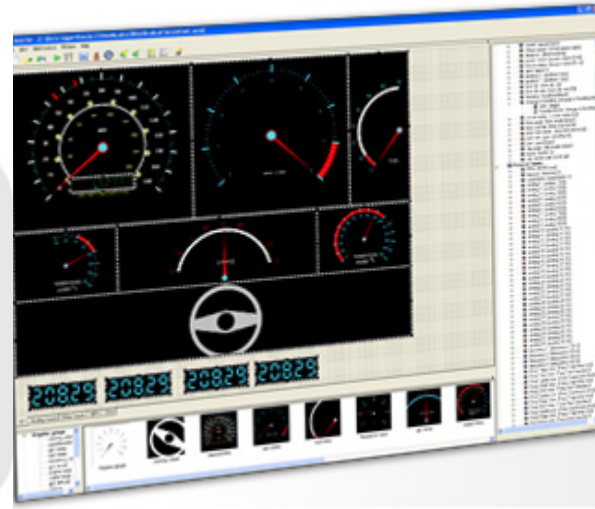

- Windows Vista/XP compatible
- Fast, intuitive user interface
- Optional integrated video
- Used by amateur racers to top teams throughout the world

- Displays live data from all Race Technology Products
- Highly configurable
- Dials and graphs
- Windows Vista/XP compatible

- Data logging performance computer
 - Fitted in minutes
 - 5Hz GPS receiver
 - Digital accelerometers
 - Compact flash memory

AX 22 de Race Technology